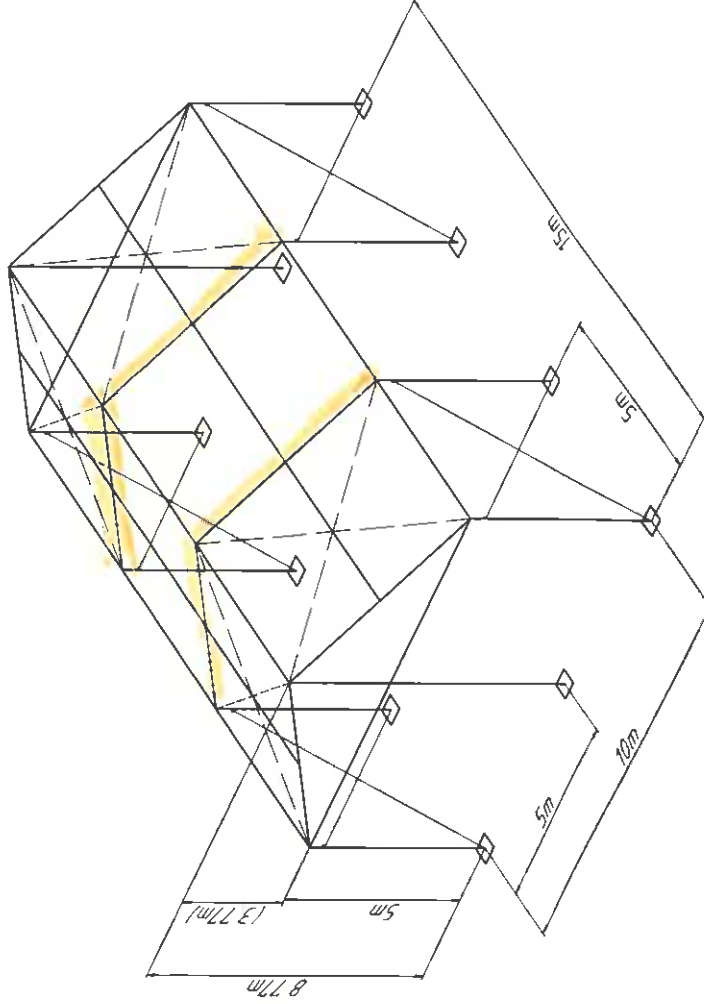

# 10m x 15m Big Tent

# wee.no

Kan Produseres  
etter andre mål

PVC 850 gram  
Alu Mamme

| MAIN PROFILE SIZE   | PURPOSE                      |
|---|------------------------------|
|  | Upright support<br>Roof beam |
|  | Gable pole                   |
|  | Eave purlin<br>Ridge purlin  |
|  | Eave tension rail            |
|  | Intermediate purlin          |