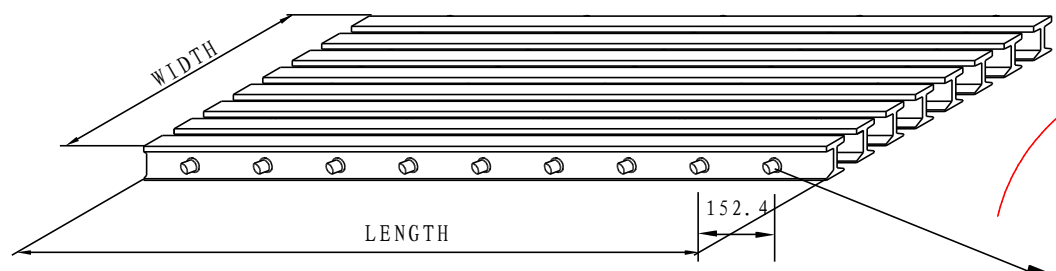

I-bar's Details

FIBERGLASS 1.5" GRATING (P1542 grating)

Wuxi Golden Composites Co., Ltd. Houqiao Town, Wuxi City, Jiangsu Province, China 214106 Ph.: (86) 510-88587768 Fax: (86) 510-88587468 www.stronggrating.com Email: info@stronggrating.com					
REVISION NO. 0		SCALE: NTS	APPROVED BY:		DRAWN BY:
		DATE: 10/22/09			LINDA
NO.	DATE:	BY:	P1542 grating		
			COLOR:	SHEET	DRAWING NO.
			Decided by client	NO. 1 OF 1	WXGD-20100510